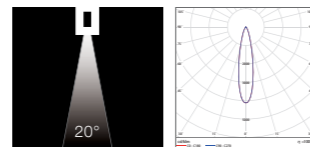

Track mounting sections

SMART MINITRACK SYSTEM

MINITRACK EYES

silver

black

Photometrics

Specifications

Order no.	Model	Input Voltage (V)	Power (W)	CCT (K)	Ra	Beam angle	Luminous flux (lm)	Luminaire efficacy (lm/w)	Dimmable	Length (mm)	Weight (g)
1030-111135-0132	MINITRACK EYES-L1-24V	24	1.5	3000	97(90)	20°	80	53	Ture	50	18
1030-111035-0133				4000			88	59			
1030-111135-0132	MINITRACK EYES-L2-24V	24	2.6	3000	97(90)	20°	160	62	Ture	100	25
1030-111035-0133				4000			180	69			
1030-111135-0132	MINITRACK EYES-L3-24V	24	3.7	3000	97(90)	20°	240	65	Ture	150	36
1030-111035-0133				4000			260	70			

MINITRACK SPOTS

silver

black

Specifications

Order no.	Model	Input Voltage (V)	Power (W)	CCT (K)	Ra	Beam angle	Luminous flux (lm)	Luminaire efficacy (lm/w)	Dimmable	Length (mm)	Weight (g)
1030-102108-0131	MINITRACK SPOTS-L2-24V	24	2.5	3000	97(90)	30°	150	60	Ture	150	15.5
1030-102008-0131				4000			68				
1030-102108-0131	MINITRACK SPOTS-L4-24V	24	4.8	3000	97(90)	30°	340	71	Ture	300	30
1030-102008-0131				4000			77				