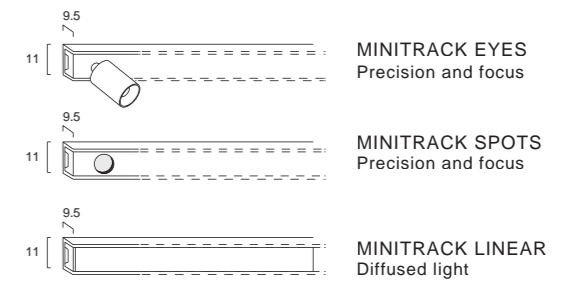

Linear Angular Joint
MINITRACK-031
25x25mm

No Light Angular Joint
MINITRACK-032
25x25mm

Showcase Angular Joint
MINITRACK-033
35x26mm

Showcase Angular Joint
MINITRACK-033
35x26mm

Blind Cover
MINITRACK-034
L:100mm

Blind Cover
MINITRACK-034
L:100mm

Input Connector
MINITRACK-011
L:2500mm (wire)

Input Connector
MINITRACK-011
L:2500mm (wire)

Linear Joint LINEAR
MINITRACK-035
L:150mm (LED)

Linear Side Power Feed
MINITRACK-012
L:2500mm (wire)

Track (Track of Free-cut Length)
MINITRACK-001: 1100x12.5x10.5mm
MINITRACK-002: 2200x12.5x10.5mm

Track (Track of Free-cut Length)
MINITRACK-001: 1100x12.5x10.5mm
MINITRACK-002: 2200x12.5x10.5mm

Smaller, Lighter and Slimmer