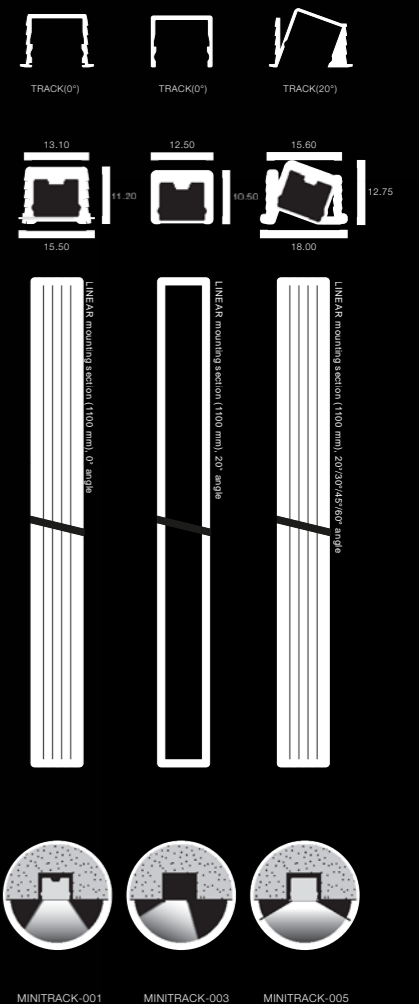

Track mounting sections