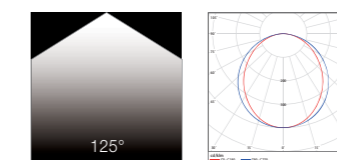

Track mounting sections

SMART MINITRACK SYSTEM

MINITRACK EYES

silver

black

Photometrics

Specifications

Order no.	Model	Input Voltage (V)	Power (W)	CCT (K)	Ra	Beam angle	Luminous flux (lm)	Luminaire efficacy (lm/w)	Dimmable	Length (mm)	Weight (g)
1030-111135-0132	MINITRACK EYES-L1-24V	24	1.5	3000	97(90)	20°	80	53	Ture	50	18
1030-111035-0133				4000			88	59			
1030-111135-0132	MINITRACK EYES-L2-24V	24	2.6	3000	97(90)	20°	160	62	Ture	100	25
1030-111035-0133				4000			180	69			
1030-111135-0132	MINITRACK EYES-L3-24V	24	3.7	3000	97(90)	20°	240	65	Ture	150	36
1030-111035-0133				4000			260	70			

MINITRACK SPOTS

silver

black

Specifications

Order no.	Model	Input Voltage (V)	Power (W)	CCT (K)	Ra	Beam angle	Luminous flux (lm)	Luminaire efficacy (lm/w)	Dimmable	Length (mm)	Weight (g)
1030-102108-0131	MINITRACK SPOTS-L2-24V	24	2.5	3000	97(90)	30°	150	60	Ture	150	15.5
1030-102008-0131				4000			68				
1030-102108-0131	MINITRACK SPOTS-L4-24V	24	4.8	3000	97(90)	30°	340	71	Ture	300	30
1030-102008-0131				4000			77				

Specifications

Order no.	Model	Input Voltage (V)	Power (W)	CCT (K)	Ra	Beam angle	Luminous flux (lm)	Luminaire efficacy (lm/w)	Dimmable	Length (mm)	Weight (g)
1030-107010-0134	MINITRACK LINEAR-L7-24V	24	0.75	3000	93(50)	125°	62	83	Ture	30	2
1030-107010-0135				4000			89				
1030-128116-0130	MINITRACK LINEAR-L28-24V	24	2.4	3000	93(50)	125°	210	88	Ture	150	9
1030-128016-0130				4000			96				
1030-156108-0130	MINITRACK LINEAR-L56-24V	24	4.8	3000	93(50)	125°	420	88	Ture	300	17
1030-156008-0130				4000			94				
1030-700110-0130	MINITRACK LINEAR-L112-24V	24	9.6	3000	93(50)	125°	830	86	Ture	600	32
1030-700010-0130				4000			94				
1030-700111-0130	MINITRACK LINEAR-L168-24V	24	14.4	3000	93(50)	100°	1200	83	Ture	900	46
1030-700011-0130				4000			97				
1030-700112-0130	MINITRACK LINEAR-L196-24V	24	16.8	3000	93(50)	100°	1500	89	Ture	1049	55
1030-700012-0130				4000			95				