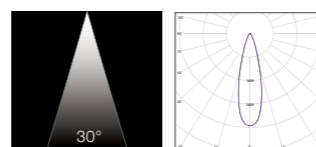

Track mounting sections

SMART MINITRACK SYSTEM

MINITRACK EYES

silver

black

Photometrics

Specifications

Order no.	Model	Input Voltage (V)	Power (W)	CCT (K)	Ra	Beam angle	Luminous flux (lm)	Luminaire efficacy (lm/w)	Dimmable	Length (mm)	Weight (g)
1030-111135-0132	MINITRACK EYES-L1-24V	24	1.5	3000	97(90)	20°	80	53	Ture	50	18
1030-111035-0133				4000			88	59			
1030-111135-0132	MINITRACK EYES-L2-24V	24	2.6	3000	97(90)	20°	160	62	Ture	100	25
1030-111035-0133				4000			180	69			
1030-111135-0132	MINITRACK EYES-L3-24V	24	3.7	3000	97(90)	20°	240	65	Ture	150	36
1030-111035-0133				4000			260	70			

MINITRACK SPOTS

silver

black

Specifications

Order no.	Model	Input Voltage (V)	Power (W)	CCT (K)	Ra	Beam angle	Luminous flux (lm)	Luminaire efficacy (lm/w)	Dimmable	Length (mm)	Weight (g)
1030-102108-0131	MINITRACK SPOTS-L2-24V	24	2.5	3000	97(90)	30°	150	60	Ture	150	15.5
1030-102008-0131				4000			68				
1030-102108-0131	MINITRACK SPOTS-L4-24V	24	4.8	3000	97(90)	30°	340	71	Ture	300	30
1030-102008-0131				4000			77				